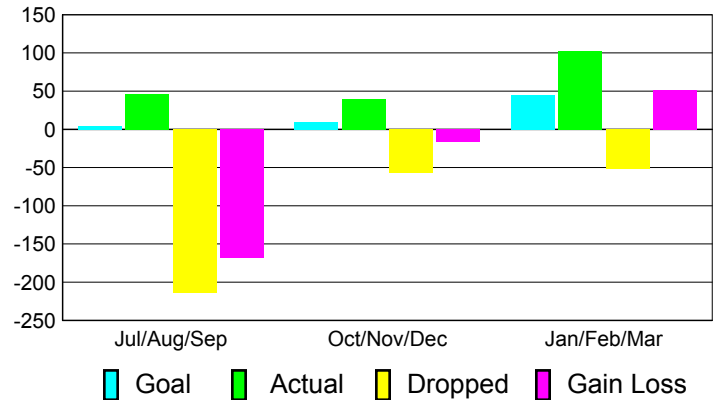

Membership Results 2010-2011

Goal, New, Dropped, Gain/Loss

Comparison of Membership Gain/Loss

Current Year Compared to the Previous Year