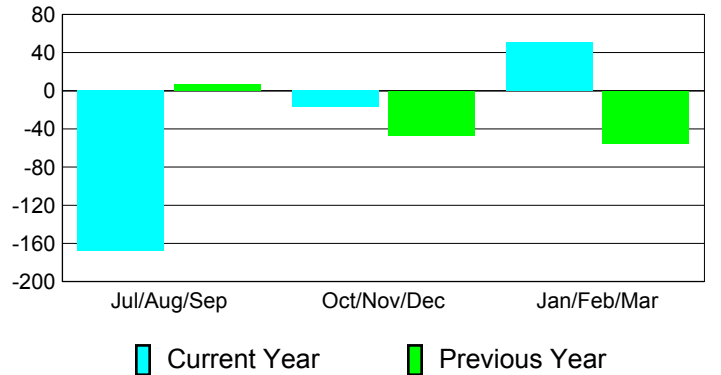

Membership Results
2010-2011

Membership
2009-2010

Month	Net Memb Goal	Actual New Memb	Actual Dropped Memb	Gain/Loss of Memb	Gain/Loss of Memb
Jul/Aug/Sep	5	46	-214	-168	7
Oct/Nov/Dec	10	40	-57	-17	-47
Jan/Feb/Mar	45	103	-52	51	-55
Totals	60	189	-323	-134	-95

Membership Results 2010-2011

Goal, New, Dropped, Gain/Loss

Comparison of Membership Gain/Loss

Current Year Compared to the Previous Year

Gender Comparison 2010-2011

Jul/Aug/Sep

Oct/Nov/Dec

Jan/Feb/Mar