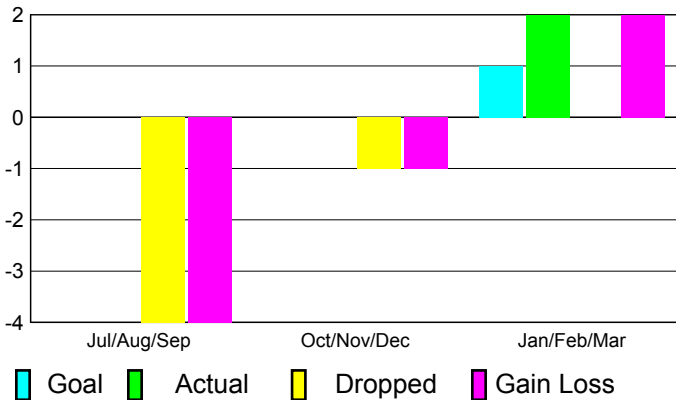

2010-2011 GMT Reports for District (or Undistricted) **District 301 B2**

GMT: **Doctor DATUK K NAGARATN**, Location: **PHILIPPINES**

GMT CA: **5**

CLUBS

Club Results
2010-2011

Clubs
2009-2010

Month	New Club Goal	Actual New Clubs	Actual Dropped Clubs	Gain/Loss of Clubs	Gain/Loss of Clubs
Jul/Aug/Sep	0	0	-4	-4	0
Oct/Nov/Dec	0	0	-1	-1	0
Jan/Feb/Mar	1	2	0	2	0
Totals	1	2	-5	-3	0

Club Results 2010-2011

Goal, New, Dropped, Gain/Loss

Comparison of Club Gain/Loss

Current Year Compared to the Previous Year

YTD Status Quo Clubs 2010-2011

Status Quo Clubs Compared to Status Quo Members

MEMBERSHIP