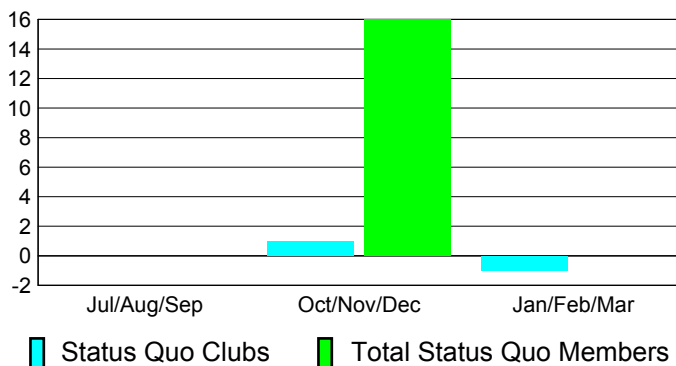

Club Results 2010-2011

Goal, New, Dropped, Gain/Loss

Comparison of Club Gain/Loss

Current Year Compared to the Previous Year

YTD Status Quo Clubs 2010-2011

Status Quo Clubs Compared to Status Quo Members

MEMBERSHIP

Membership Results
2010-2011

Membership
2009-2010

Month	Net Memb Goal	Actual New Memb	Actual Dropped Memb	Gain/Loss of Memb	Gain/Loss of Memb
Jul/Aug/Sep	5	46	-214	-168	7
Oct/Nov/Dec	10	40	-57	-17	-47
Jan/Feb/Mar	45	103	-52	51	-55
Totals	60	189	-323	-134	-95