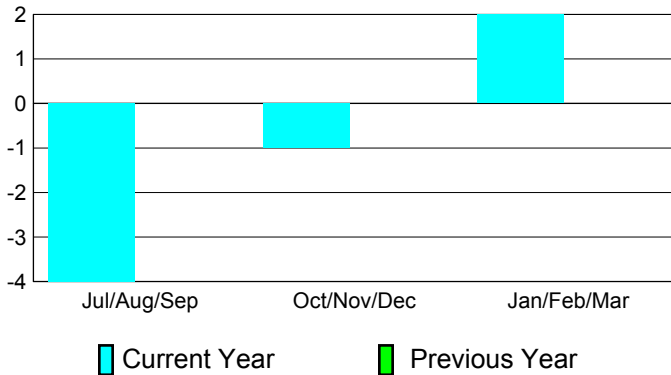

2010-2011 GMT Reports for District (or Undistricted) **District 301 B2**

GMT: **Doctor DATUK K NAGARATN**, Location: **PHILIPPINES**

GMT CA: **5**

CLUBS

Club Results
2010-2011

Clubs
2009-2010

Month	New Club Goal	Actual New Clubs	Actual Dropped Clubs	Gain/Loss of Clubs	Gain/Loss of Clubs
Jul/Aug/Sep	0	0	-4	-4	0
Oct/Nov/Dec	0	0	-1	-1	0
Jan/Feb/Mar	1	2	0	2	0
Totals	1	2	-5	-3	0

Club Results 2010-2011

Goal, New, Dropped, Gain/Loss

Comparison of Club Gain/Loss

Current Year Compared to the Previous Year

YTD Status Quo Clubs 2010-2011

Status Quo Clubs Compared to Status Quo Members

MEMBERSHIP